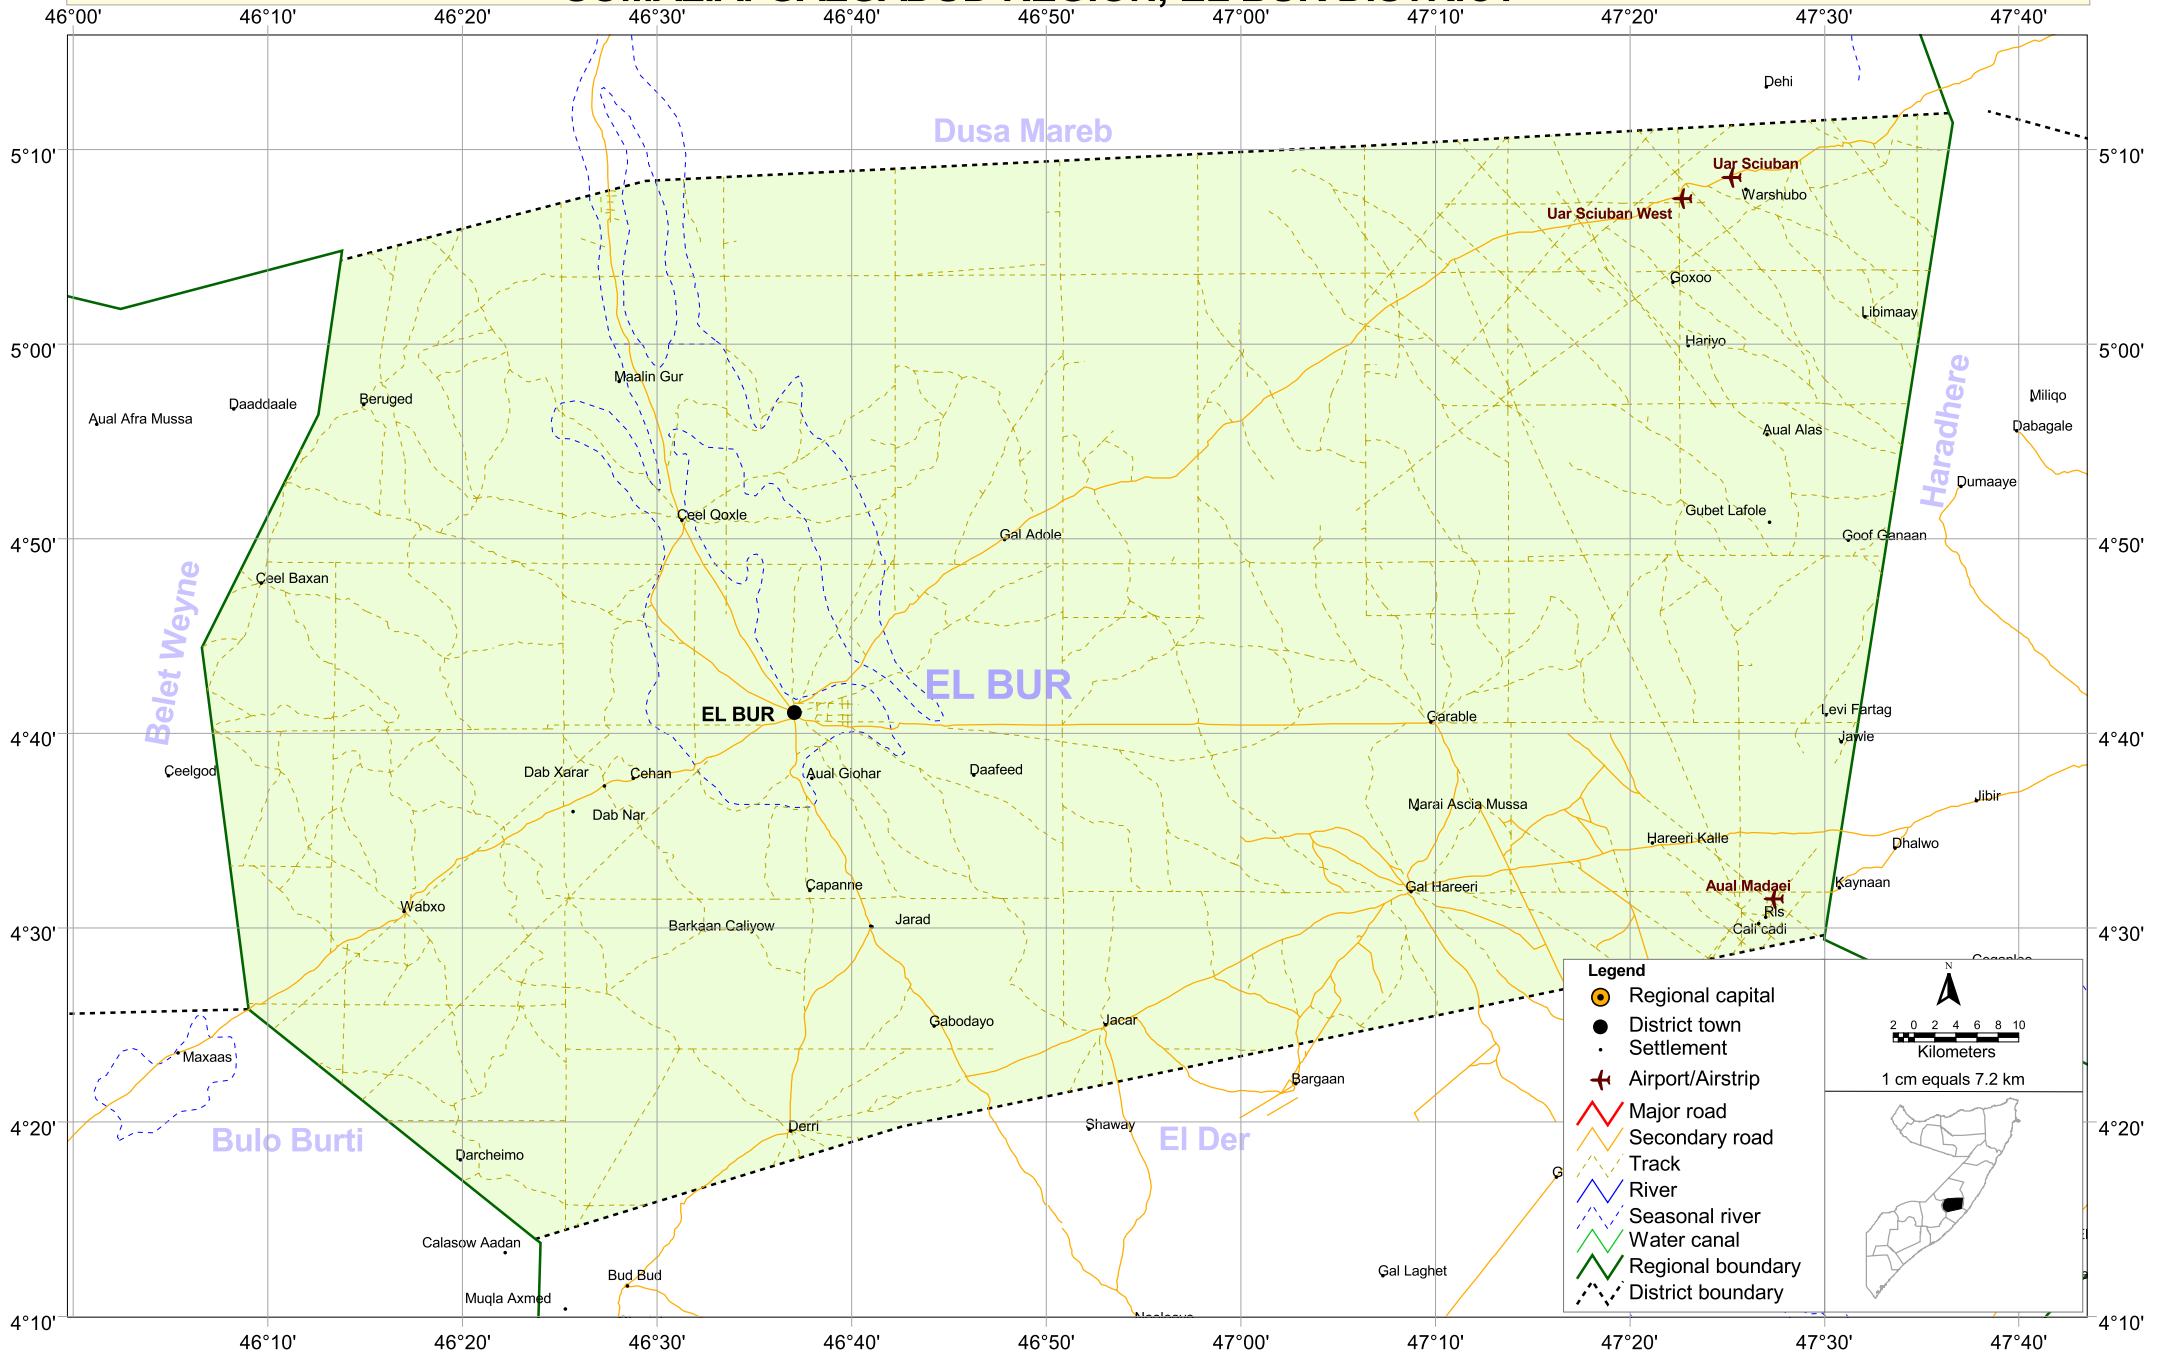

SOMALIA: GALGADUD REGION, EL BUR DISTRICT

- Legend**
- Regional capital
 - District town
 - Settlement
 - Airport/Airstrip
 - Major road
 - Secondary road
 - Track
 - River
 - Seasonal river
 - Water canal
 - Regional boundary
 - District boundary

Produced: June, 2005

Food Security Analysis Unit - Somalia <http://www.fsau.somali.org>

P.O. Box 1230 Village Market, Nairobi, Kenya Email: fsauinfo@fsau.or.ke tel: 254-20-3745734 fax: 254-20-3740598
 FSAU is managed by FAO, funded by EC and USAID-Somalia FSAU Partners are FEWS, WFP, FAO, UNOCHA SCF-UK, UNICEF, CARE, UNDP
 The boundaries and names on these maps do not imply official endorsement or acceptance by the United Nations. The regional & District boundaries reflect those endorsed by the Government of the Republic of Somalia in 1986.