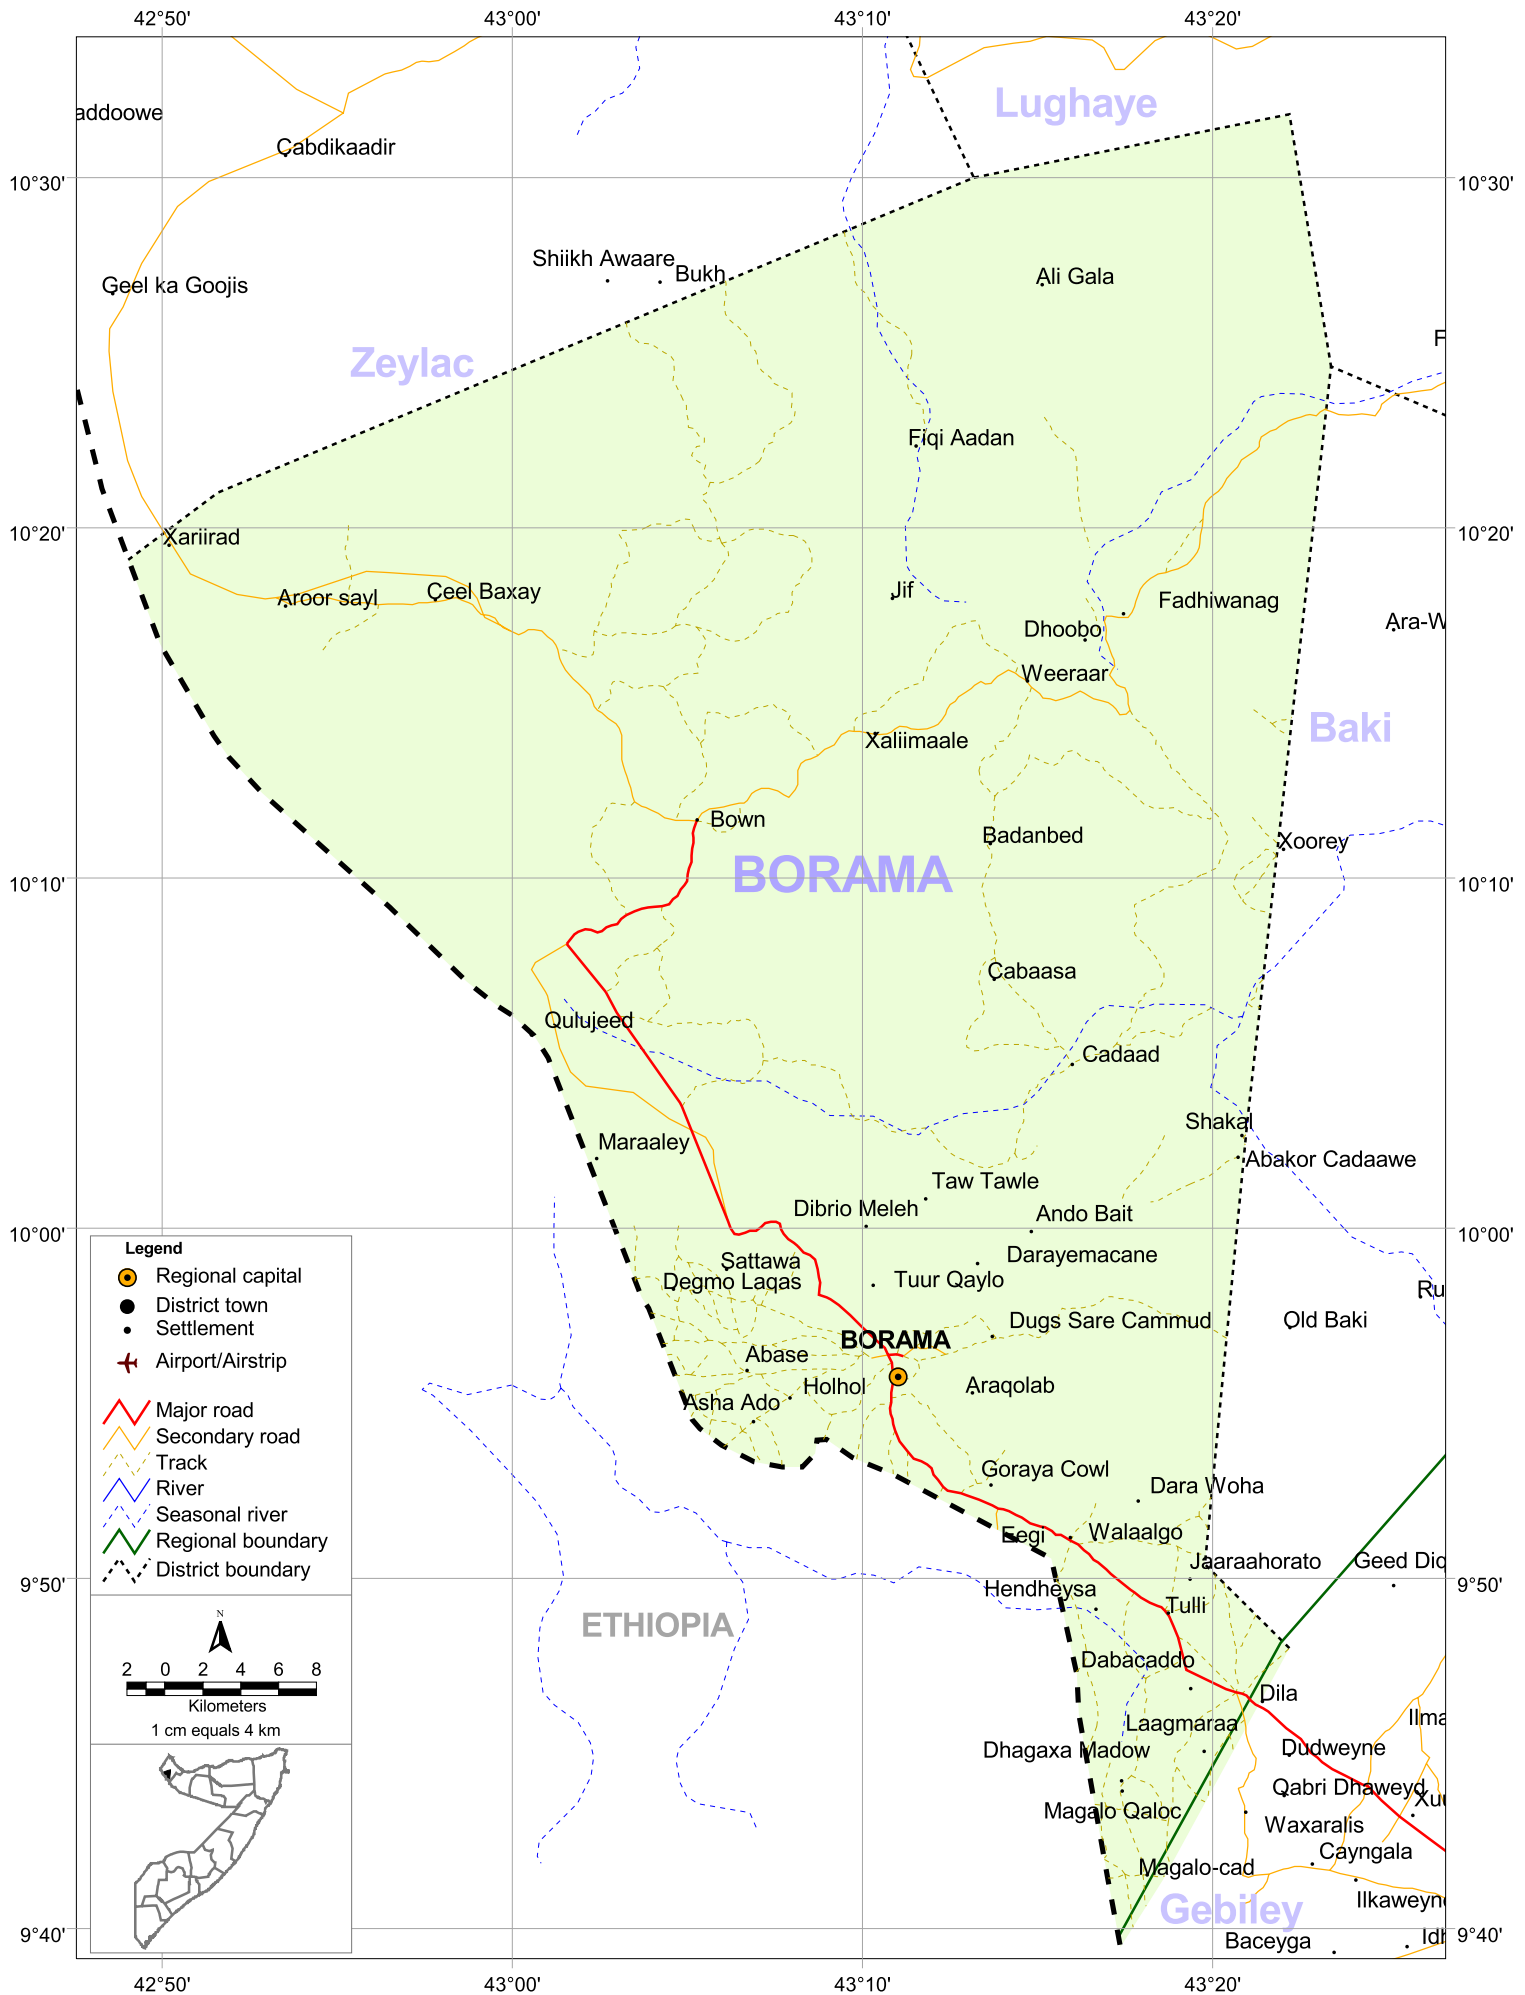

SOMALIA: AWDAL REGION, BORAMA DISTRICT

- Legend**
- Regional capital
 - District town
 - Settlement
 - ✈ Airport/Airstrip
 - Major road
 - Secondary road
 - - - Track
 - River
 - - - Seasonal river
 - Regional boundary
 - - - District boundary

Produced: June, 2005

Food Security Analysis Unit - Somalia <http://www.fsau.somali.org>

P.O. Box 1230 Village Market, Nairobi, Kenya Email: fsauinfo@fsau.or.ke tel: 254-20-3745734 fax: 254-20-3740598
 FSAU is managed by FAO, funded by EC and USAID-Somalia FSAU Partners are FEWS, WFP, FAO, UNOCHA SCF-UK, UNICEF, CARE, UNDP
 The boundaries and names on these maps do not imply official endorsement or acceptance by the United Nations. The regional & District boundaries reflect those endorsed by the Government of the Republic of Somalia in 1986.