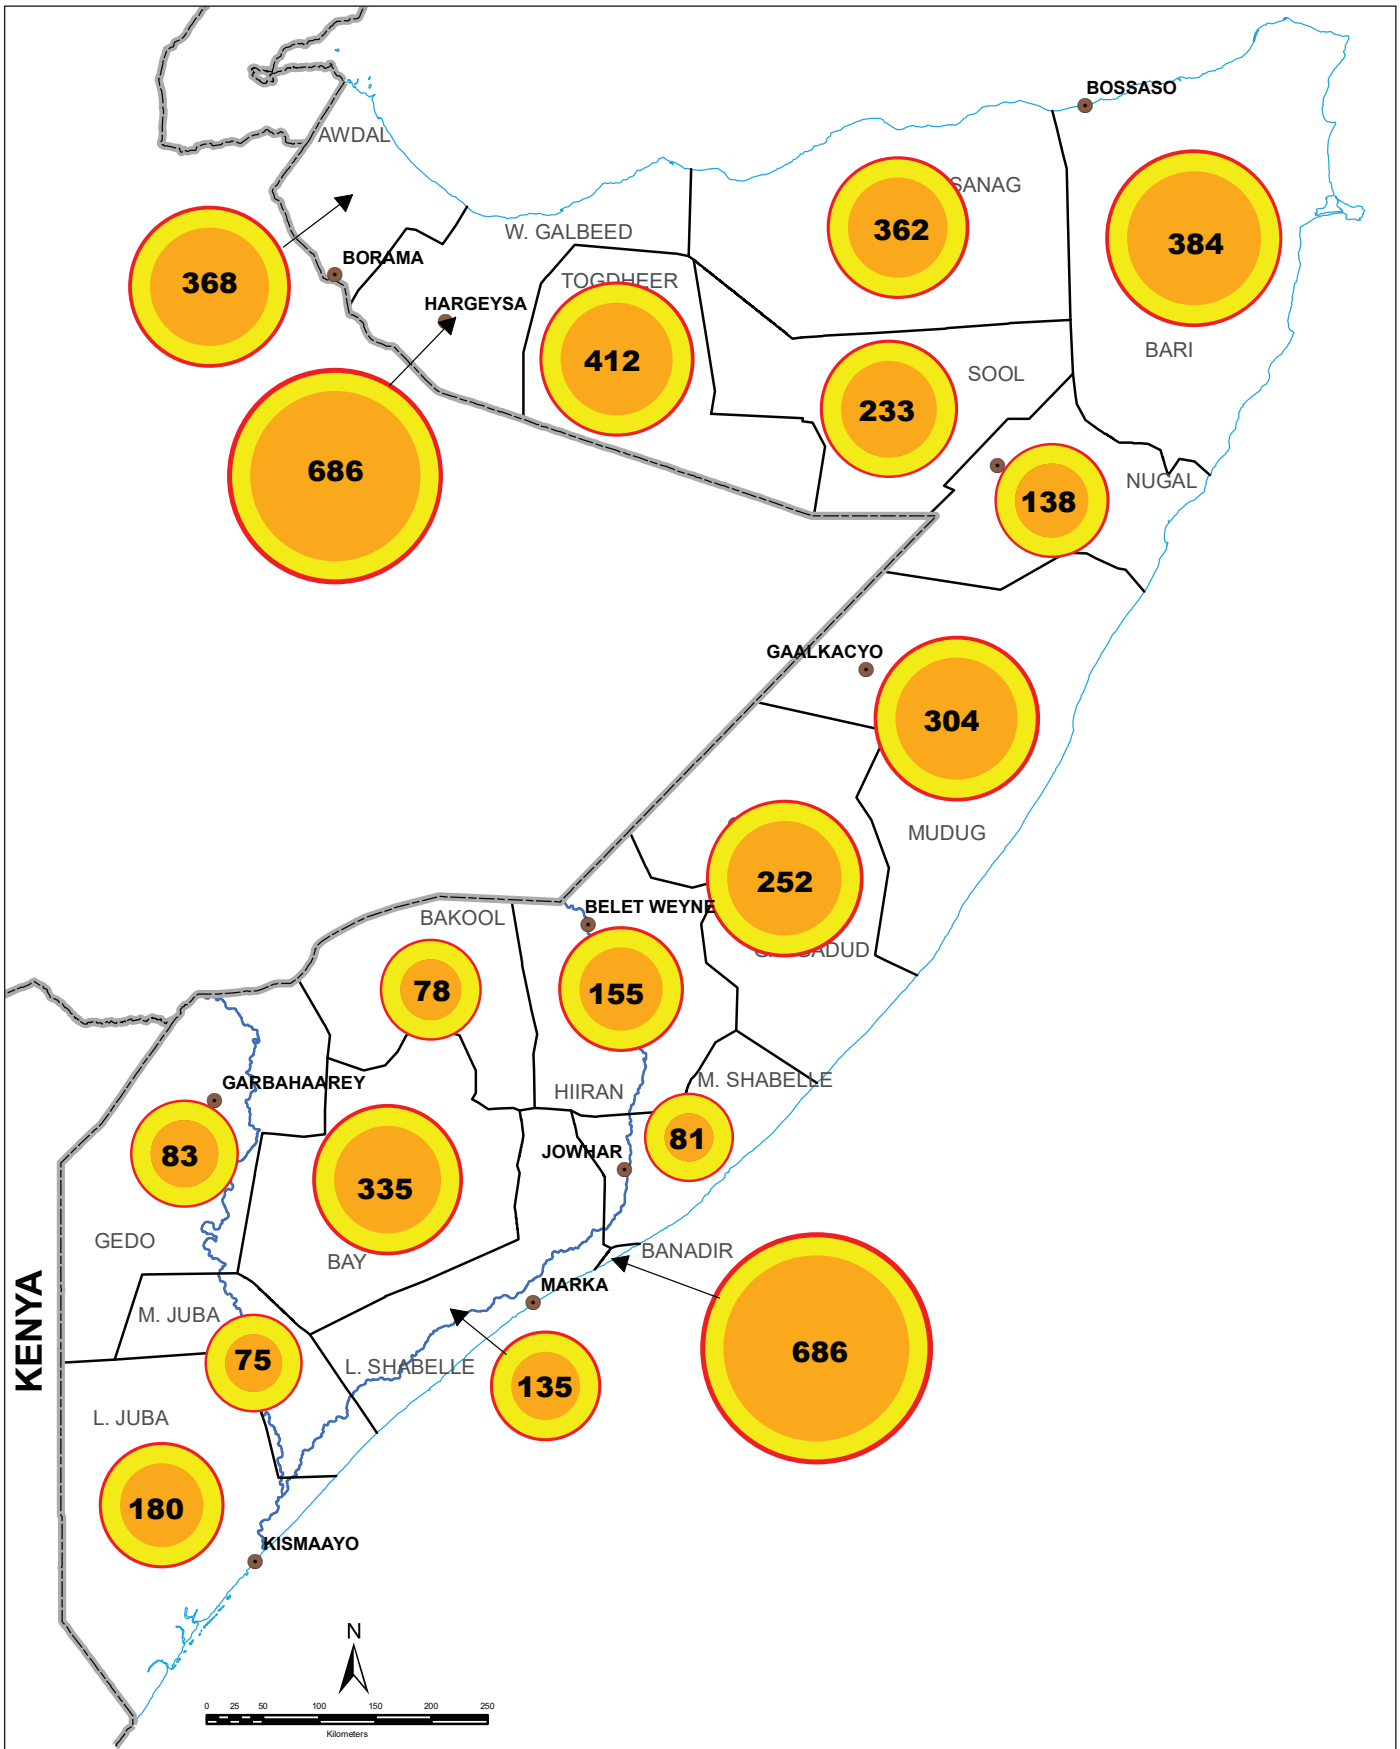

Somalia Acute Food Security Situation Overview

Population in STRESSED, CRISIS and EMERGENCY numbers (000):

February - June 2019

KENYA